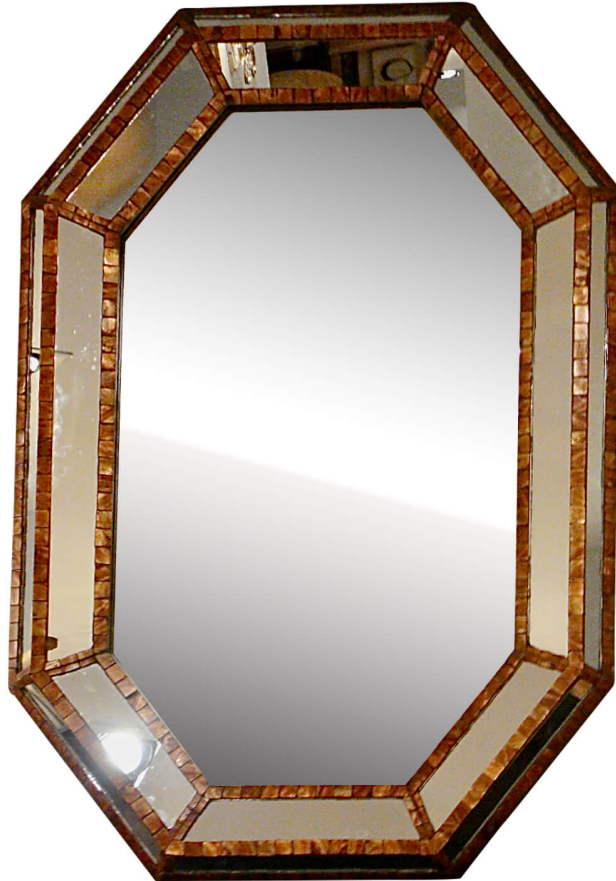

The Classic Chair Company
London

MOSAIC MIRROR MR 109

MOSAIC Mirror MR 109

Model: MR 109

An unusual Octagonal mirror, with the frame made from a mosaic of beautiful glowing amber-coloured, opalescent tiles. Additionally, they have striations to give it further interest.

The Mosaic Mirror is cushioned on the outside, and then cushioned again, sloping back towards the centre. The central mirror is bevelled.

Dimensions (mm): w 850 x 1250 h

Stock: in stock

The Classic Chair Company
London

PRODUCT DESCRIPTION

MOSAIC Mirror MR 109

Model: MR 109

An unusual Octagonal mirror, with the frame made from a mosaic of beautiful glowing amber-coloured, opalescent tiles. Additionally, they have striations to give it further interest.

The Mosaic Mirror is cushioned on the outside, and then cushioned again, sloping back towards the centre. The central mirror is bevelled.

Dimensions (mm): w 850 x 1250 h

Stock: in stock