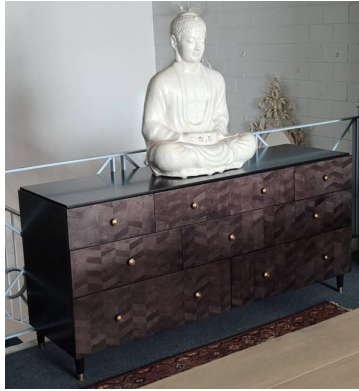

The Classic Chair Company
London

CHEVRON SIDE CABINET CB 198

Model : CB198

Chevron Side Cabinet

The Chevron Side Cabinet is an amazing tribute to Classic Chairs' masterful inlay veneering.

The pattern is made up of geometric diamond shapes, with the pattern of the grain laid at first horizontally, then vertically, and then lastly again in alternating directions.

This attention to the pattern results in the faces catching the light in subtle and yet satisfying patterns.

It is further enhanced by attractive handles.

The finish is a transparent black finish allowing all the subtlety and soft sheen to showcase itself.

Dimension (mm) : W 1700 D 500 H 800

Stock : in stock

The Classic Chair Company
London

PRODUCT DESCRIPTION

Model : CB198

Chevron Side Cabinet

The Chevron Side Cabinet is an amazing tribute to Classic Chairs' masterful inlay veneering.

It is further enhanced by attractive handles.

The finish is a transparent black finish allowing all the subtlety and soft sheen to showcase itself.

Dimension (mm) : W 1700 D 500 H 800

Stock : in stock