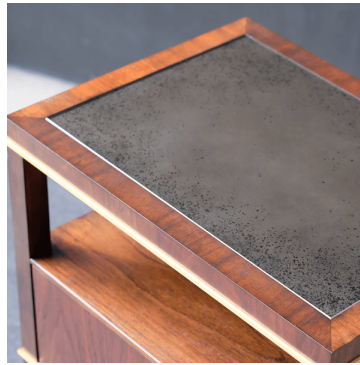

The Classic Chair Company
London

WALNUT SIDE TABLE TA-1-02

Model: TA-1-01

Walnut side table

This lovely little table comes in a polished finish to both the wood and the bright brass stringing and detailing and also to the tall brass "sabot" caps on the feet.

The top has an inset panel of spattered dark glass, for practicality. This still allows light through to the shelf below.

The drawers are fully lined.

Dimensions (mm): w 550 d 400 h 700

stock: in stock

The Classic Chair Company
London

PRODUCT DESCRIPTION

Walnut side table

Model TA 1 02

This lovely little table comes in a polished finish to both the wood and the bright brass stringing and detailing and also to the tall brass "sabot" caps on the feet.

The top has an inset panel of spattered dark glass, for practicality. This still allows light through to the shelf below.

The drawers are fully lined.
Dimensions (mm): w 550 d 400 h 700

stock: in stock