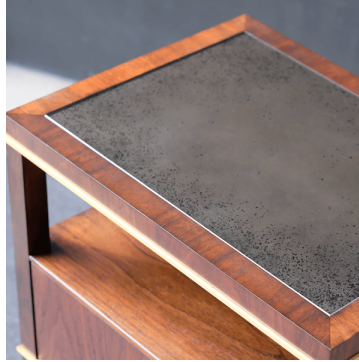

The Classic Chair Company
London

WALNUT SIDE TABLE TA-1-02

Model: TA-1-01

Walnut side table

This lovely little table comes in a polished finish to both the wood and the bright brass stringing and detailing and also to the tall brass "sabot" caps on the feet.

The top has an inset panel of spattered dark glass, for practicality. This still allows light through to the shelf below.

The drawers are fully lined.

Dimensions (mm): w 550 d 400 h 700

stock: in stock

The Classic Chair Company
London

PRODUCT DESCRIPTION

Walnut side table

Model TA 1 02

This lovely little table comes in a polished finish to both the wood and the bright brass stringing and detailing and also to the tall brass "sabat" caps on the feet.

The top has an inset panel of spattered dark glass, for practicality. This still allows light through to the shelf below.

The drawers are fully lined.
Dimensions (mm): w 550 d 400 h 700

stock: in stock