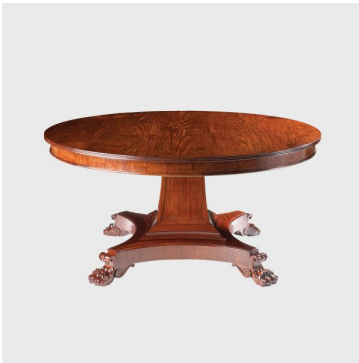

The Classic Chair Company
London

THE ROBERT JUPE ROUND TABLE DIA 1500 MM (5')

Robert Jupe Round Table

Model: TA RJR

A stunningly good looking round table, the like of which is extremely difficult to find today. Probably impossible.

Dimensions (mm): dia 1500, h 740

seats 8 people comfortably.

In stock

The Classic Chair Company
London

PRODUCT DESCRIPTION

Robert Jupe Round Table

Model: TA RJR

A stunningly good looking round table, the like of which is extremely difficult to find today. Probably impossible.

Dimensions (mm): dia 1500, h 740

seats 8 people comfortably.

In stock