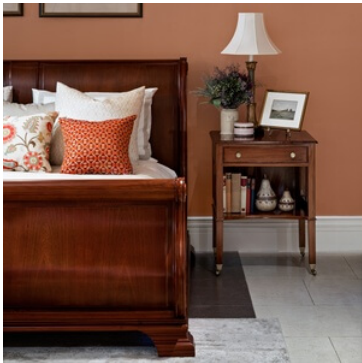

The Classic Chair Company

King 1980 wide 2360 Long 1160 high

Queen 1680 wide

Fabric: n/a

Stock : to order

PRODUCT DESCRIPTION

The CLASSIC SLEIGH BED

Model : BD17

A very impressive and substantial wooden bed.

The frame is beechwood so it is very strong, and then it is veneered with mahogany.

The CLASSIC SLEIGH BED certainly makes a statement.

Available as standard in a rich mahogany polish.

(A painted version is available to order. This can be in your choice of colour.)

Dimension (mm) :

King 1980 wide 2360 Long 1160 high

Queen 1680 wide

Fabric: n/a

Stock : to order