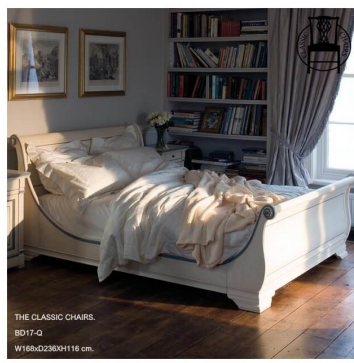

The Classic Chair Company

King 1980 wide 2360 Long 1160 high

Queen 1680 wide

Fabric: n/a

Stock : to order

PRODUCT DESCRIPTION

The CLASSIC SLEIGH BED

Model : BD17

A very impressive and substantial wooden bed.

The frame is beechwood so it is very strong, and then it is veneered with mahogany.

The CLASSIC SLEIGH BED certainly makes a statement.

Available as standard in a rich mahogany polish.

(A painted version is available to order. This can be in your choice of colour.)

Dimension (mm) :

King 1980 wide 2360 Long 1160 high

Queen 1680 wide

Fabric: n/a

Stock : to order