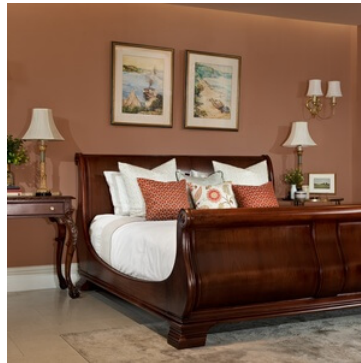

The Classic Chair Company

King 1980 wide 2360 Long 1160 high

Queen 1680 wide

Fabric: n/a

Stock : to order

PRODUCT DESCRIPTION

The CLASSIC SLEIGH BED

Model : BD17

A very impressive and substantial wooden bed.

The frame is beechwood so it is very strong, and then it is veneered with mahogany.

The CLASSIC SLEIGH BED certainly makes a statement.

Available as standard in a rich mahogany polish.

(A painted version is available to order. This can be in your choice of colour.)

Dimension (mm) :

King 1980 wide 2360 Long 1160 high

Queen 1680 wide

Fabric: n/a

Stock : to order