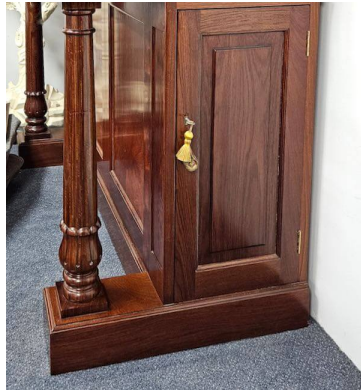

The Robert Jupe Leaf Cabinet comes with a polished marble top and an upstanding apron at the back, both very practical for use as a serving side table.

A matching chiffonier is available without the leaf storage for napery, cutlery, plates and glassware.

Dimensions (mm): w 1180 d 590 h 1105

Cabinet in stock

The Classic Chair Company
London

PRODUCT DESCRIPTION

Robert Jupe Leaf Cabinet

Model: CB-RJLC

A Chiffonier with a specific storage for the leaves of the Robert Jupe radially extending table (model TA-RJ)