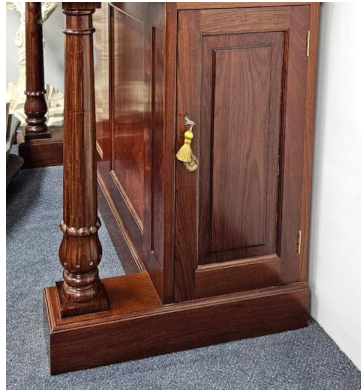

The Robert Jupe Leaf Cabinet comes with a polished marble top and an upstanding apron at the back, both very practical for use as a serving side table.

A matching chifonier is available without the leaf storage for napery, cutlery, plates and glassware.

Dimensions (mm): w 1180 d 590 h 1105

Cabinet in stock

The Classic Chair Company
London

PRODUCT DESCRIPTION

Robert Jupe Leaf Cabinet

Model: CB-RJLC

A Chiffonier with a specific storage for the leaves of the Robert Jupe radially extending table (model TA-RJ)