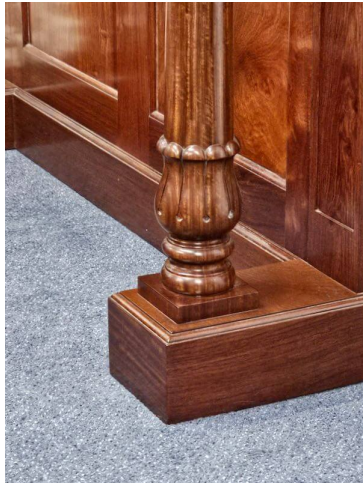

The Classic Chair Company
London

PRODUCT DESCRIPTION

Robert Jupe Leaf Cabinet

Model: CB-RJLC

A Chiffonier with a specific storage for the leaves of the Robert Jupe radially extending table (model TA-RJ)

The Robert Jupe Leaf Cabinet comes with a polished marble top and an upstanding apron at the back, both very practical for use as a serving side table.

A matching chiffonier is available without the leaf storage for napery, cutlery, plates and glassware.

Dimensions (mm): w 1180 d 590 h 1105

Cabinet in stock