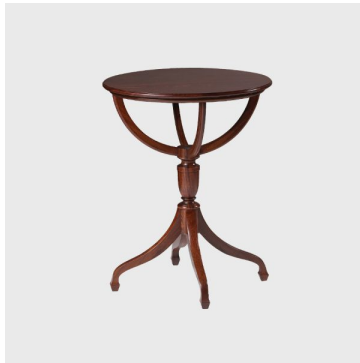

The Classic Chair Company
London

GLOBE TABLE MARBLE TOP TA-GLM

Model: TA-GLM

The Classic Globe Table, this version with a marble top, one of 3 variations on this small side table adapted from a 19th c. stand for a globe of the world.

It stands on a nicely turned central pillar and four gracefully curved legs for stability.

Glass tops are also available and also wooden polished tops. Glass tops can be clear or frosted.

Available with a wooden top (TA-GLW) or a glass top (TA-GLG)

Dimensions (mm): Dia. 560 h 700

Small table

The Classic Chair Company
London

PRODUCT DESCRIPTION

Model:TA-GLM

Globe Table Marble Top

The Classic Globe Table, this version with a marble top, one of 3 variations on this small side table adapted from a 19th c. stand for a globe of the world.

It stands on a nicely turned central pillar and four gracefully curved legs for stability.

Glass tops are also available and also wooden polished tops. Glass tops can be clear or frosted.