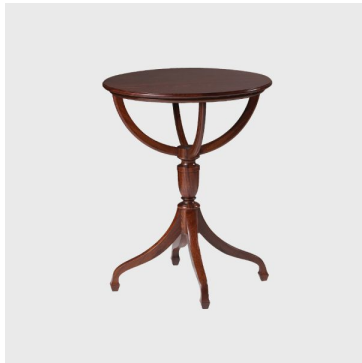

The Classic Chair Company
London

GLOBE TABLE MARBLE TOP TA-GLM

Model: TA-GLM

The Classic Globe Table, this version with a marble top, one of 3 variations on this small side table adapted from a 19th c. stand for a globe of the world.

It stands on a nicely turned central pillar and four gracefully curved legs for stability.

Glass tops are also available and also wooden polished tops. Glass tops can be clear or frosted.

Available with a wooden top (TA-GLW) or a glass top (TA-GLG)

Dimensions (mm): Dia. 560 h 700

Small table

The Classic Chair Company
London

PRODUCT DESCRIPTION

Model:TA-GLM

Globe Table Marble Top

The Classic Globe Table, this version with a marble top, one of 3 variations on this small side table adapted from a 19th c. stand for a globe of the world.

It stands on a nicely turned central pillar and four gracefully curved legs for stability.

Glass tops are also available and also wooden polished tops. Glass tops can be clear or frosted.