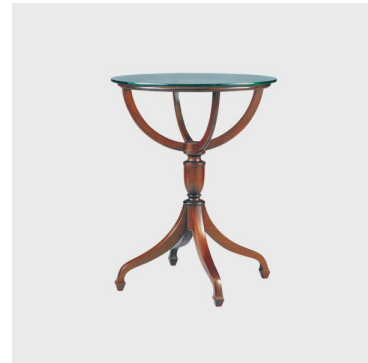

The Classic Chair Company
London

GLOBE TABLE MARBLE TOP TA-GLM

Model: TA-GLM

The Classic Globe Table, this version with a marble top, one of 3 variations on this small side table adapted from a 19th c. stand for a globe of the world.

It stands on a nicely turned central pillar and four gracefully curved legs for stability.

Glass tops are also available and also wooden polished tops. Glass tops can be clear or frosted.

Available with a wooden top (TA-GLW) or a glass top (TA-GLG)

Dimensions (mm): Dia. 560 h 700

Small table

The Classic Chair Company
London

PRODUCT DESCRIPTION

Model:TA-GLM

Globe Table Marble Top

The Classic Globe Table, this version with a marble top, one of 3 variations on this small side table adapted from a 19th c. stand for a globe of the world.

It stands on a nicely turned central pillar and four gracefully curved legs for stability.

Glass tops are also available and also wooden polished tops. Glass tops can be clear or frosted.