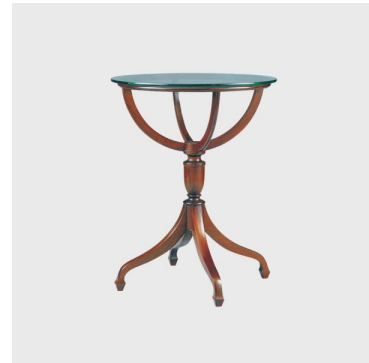

The Classic Chair Company
London

GLOBE TABLE MARBLE TOP TA-GLM

Model: TA-GLM

The Classic Globe Table, this version with a marble top, one of 3 variations on this small side table adapted from a 19th c. stand for a globe of the world.

It stands on a nicely turned central pillar and four gracefully curved legs for stability.

Glass tops are also available and also wooden polished tops. Glass tops can be clear or frosted.

Available with a wooden top (TA-GLW) or a glass top (TA-GLG)

Dimensions (mm): Dia. 560 h 700

Small table

The Classic Chair Company
London

PRODUCT DESCRIPTION

Model:TA-GLM

Globe Table Marble Top

The Classic Globe Table, this version with a marble top, one of 3 variations on this small side table adapted from a 19th c. stand for a globe of the world.

It stands on a nicely turned central pillar and four gracefully curved legs for stability.

Glass tops are also available and also wooden polished tops. Glass tops can be clear or frosted.