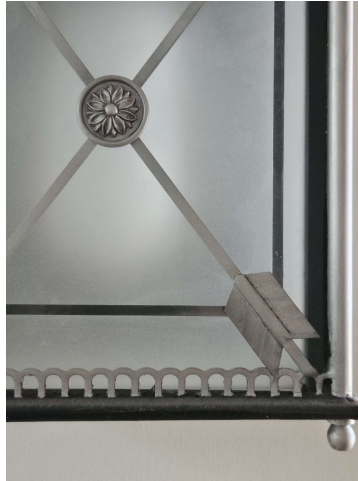

The Classic Chair Company
Stock: primed or black and silver

PRODUCT DESCRIPTION

Classic Tole Wall Lantern

Model: LT-SKWL

The Classic Tole Wall Lantern is highly decorative, with a pagoda roof, topped by shaped and moulded flames. The front features classically crossed arrow decoration. The front, base and sides all have frosted glass.

The top is detachable and the glass slides in for access to the interior.

The accents are all solid brass.

A great lantern for entrances and hallways, the Classic Tole Wall Lantern can also be fitted with a bulkhead fitting for covered and sheltered positions.

Note: Not suitable for exposed positions.

Dimensions (mm): w 230 d 130 h 460

Stock: primed or black and silver