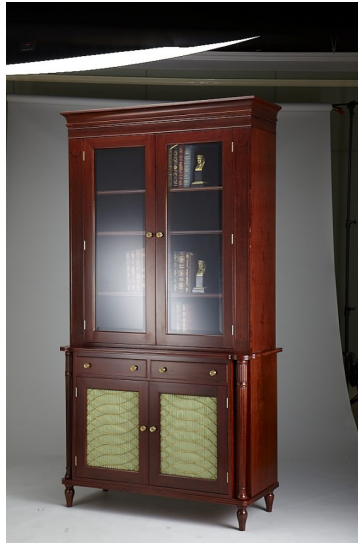

The Classic Chair Company
London

CLASSIC BREAKFRONT BOOKCASE

Classic Breakfront bookcase

Model CB BBC

Classic Chairs has reproduced an impressive Regency period breakfront bookcase, originally made by the English firm Gillows of Lancaster.

The Classic Breakfront bookcase is the basis for many variations, for example, the central section only (CB-CHH) or the Classic Low Bookcase (model CB-LB). This also has drawers for storage, and useful top surface area for decorative items. Please see the gallery pictures to the side of this page.

All the Classic Bookcases are ideal for both traditional interiors and libraries, plus they are perfect for office suites and meeting rooms as well.

Note: all versions of the Classic Breakfront Bookcases are available with or without doors.

Dimensions (mm): w 2250 d 50 h 2220

stock to order

The Classic Chair Company
London

PRODUCT DESCRIPTION

Classic Breakfront bookcase

Model CB BBC

Classic Chairs has reproduced an impressive Regency period breakfront bookcase, originally made by the English firm Gillows of Lancaster.