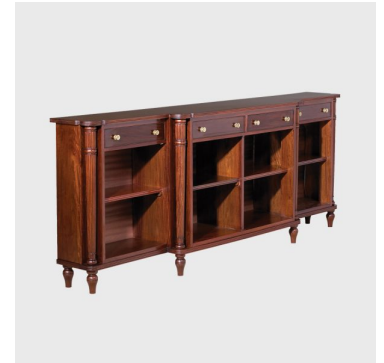

The Classic Breakfront bookcase is the basis for many variations, for example, the central section only (CB-CHH) or the Classic Low Bookcase (model CB-LB). This also has drawers for storage, and useful top surface area for decorative items. Please see the gallery pictures to the side of this page.

All the Classic Bookcases are ideal for both traditional interiors and libraries, plus they are perfect for office suites and meeting rooms as well.

Note: all versions of the Classic Breakfront Bookcases are available with or without doors.

Dimensions (mm): w 2250 d 50 h 2220

stock to order

The Classic Chair Company
London

PRODUCT DESCRIPTION

Classic Breakfront bookcase

Model CB BBC

Classic Chairs has reproduced an impressive Regency period breakfront bookcase, originally made by the English firm Gillows of Lancaster.