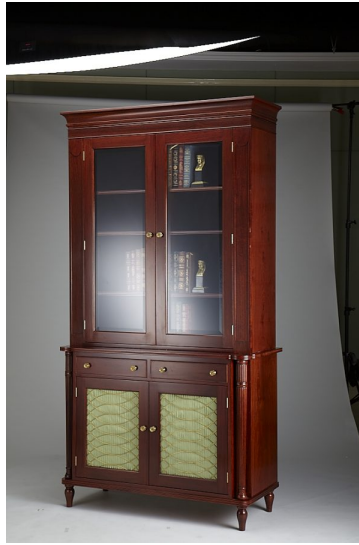

The Classic Chair Company
London

CLASSIC BREAKFRONT BOOKCASE

Classic Breakfront bookcase

Model CB BBC

Classic Chairs has reproduced an impressive Regency period breakfront bookcase, originally made by the English firm Gillows of Lancaster.

The Classic Breakfront bookcase is the basis for many variations, for example, the central section only (CB-CHH) or the Classic Low Bookcase (model CB-LB). This also has drawers for storage, and useful top surface area for decorative items. Please see the gallery pictures to the side of this page.

All the Classic Bookcases are ideal for both traditional interiors and libraries, plus they are perfect for office suites and meeting rooms as well.

Note: all versions of the Classic Breakfront Bookcases are available with or without doors.

Dimensions (mm): w 2250 d 50 h 2220

stock to order

The Classic Chair Company
London

PRODUCT DESCRIPTION

Classic Breakfront bookcase

Model CB BBC

Classic Chairs has reproduced an impressive Regency period breakfront bookcase, originally made by the English firm Gillows of Lancaster.