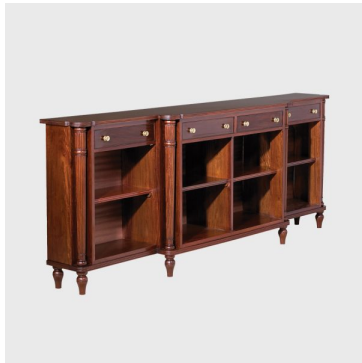

All sizes can also be provided without the upper shelves. The lower sections are ideal for use as buffets or side cabinets, as well as simply as lower bookshelves with useful top surface area.

In addition, all versions are available with or without doors.

Where doors are required, the panels in the doors can be supplied in many variations.

The Classic Chair Company

For example, either in the polished finish as standard, or you may choose to have them glazed. Furthermore, yet another option is with brass "fishtail" grilles. These can be overlaid on fabric or decorative paper panels, or on glass.

The Classic Breakfront Bookcase wide is ideal for both traditional interiors and libraries, and also perfect for office suites and meeting rooms.

Dimensions (mm): w 2250 d 500 h 2200

## PRODUCT DESCRIPTION

Classic Breakfront Bookcase wide.

Adapted from an impressive Regency period bookcase, originally made by the English firm Gillows of Lancaster.

The Classic Breakfront Bookcase is ideal for both traditional interiors and libraries, as well as perfect for office suites and meeting rooms.