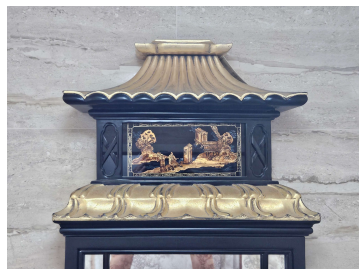

The Classic Chair Company
London

CHINOISERIE WALL CABINET MI 550

The Classic Chair Company

The Classic Chair Company
London

Chinoiserie Wall Cabinet

Model:MI 550

Very decorative and useful wall cabinet of Chinoiserie design. The cupboard door is fretted and glazed with mirror, opening to reveal shelves inside. A secondary "reed" roof above leads to the upper panel, which has a fretted frame both on the front and on the sides. It is holding a glass panel with an eglomisé landscape scene.

Each scene is hand painted, and each one is different.

And to crown it all, a carved and gilded pagoda top.

The hardwood frame has a black japanned finish as standard, with gilded and painted Chinoiserie decorations. Other colours can be supplied to order.

The Chinoiserie Wall Cabinet is a great way to give an added dimension to an otherwise uninteresting wall, and is especially useful in the bathroom! It is JUST the right size to store loo rolls out of sight.

To see a different take on a chinoiserie Wall Shelf see the link: [Hanging Shelf \(Wide\)](#)

Dimensions (mm): 470 w 180 d 1000 h

stock: in stock.

PRODUCT DESCRIPTION

Chinoiserie Wall Cabinet

Model:MI 550

Very decorative and useful wall cabinet of Chinoiserie design. The cupboard door is fretted and glazed with mirror, opening to reveal shelves inside. A secondary "reed" roof above leads to the upper panel, which has a fretted frame both on the front and on the sides. It is holding a glass panel with an eglomisé landscape scene.