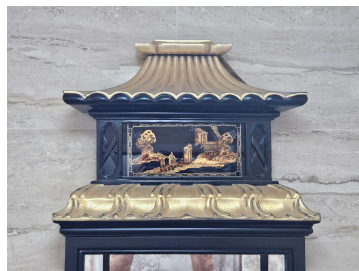

The Classic Chair Company
London

CHINOISERIE WALL CABINET MI 550

The Classic Chair Company

The Classic Chair Company
London

Chinoiserie Wall Cabinet

Model:MI 550

Very decorative and useful wall cabinet of Chinoiserie design. The cupboard door is fretted and glazed with mirror, opening to reveal shelves inside. A secondary "reed" roof above leads to the upper panel, which has a fretted frame both on the front and on the sides. It is holding a glass panel with an eglomisé landscape scene.

Each scene is hand painted, and each one is different.

And to crown it all, a carved and gilded pagoda top.

The hardwood frame has a black japanned finish as standard, with gilded and painted Chinoiserie decorations. Other colours can be supplied to order.

The Chinoiserie Wall Cabinet is a great way to give an added dimension to an otherwise uninteresting wall, and is especially useful in the bathroom! It is JUST the right size to store loo rolls out of sight.

To see a different take on a chinoiserie Wall Shelf see the link: [Hanging Shelf \(Wide\)](#)

Dimensions (mm): 470 w 180 d 1000 h

stock: in stock.

PRODUCT DESCRIPTION

Chinoiserie Wall Cabinet

Model:MI 550

Very decorative and useful wall cabinet of Chinoiserie design. The cupboard door is fretted and glazed with mirror, opening to reveal shelves inside. A secondary "reed" roof above leads to the upper panel, which has a fretted frame both on the front and on the sides. It is holding a glass panel with an eglomisé landscape scene.