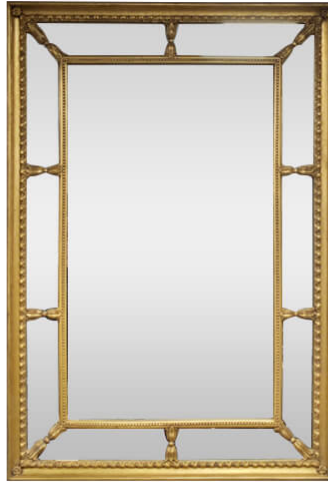

## **BEAD MIRROR MR 082**

### **BEAD Mirror**

#### **Model: MR 082**

Fine Carved wooden rectangular mirror.

Features include a frame with carved egg and sconces around the outside, with ogeed framing, with connecting carved struts to the inner slip frame.

An oval version is available, please see the following link:

[KNIGHTSBRIDGE Oval Mirror MR 024](#)

BEAD Mirror MR 082 is available in any finish: gilded or painted as shown.

Dimensions (mm): w 855 x 80 d x 1250 h