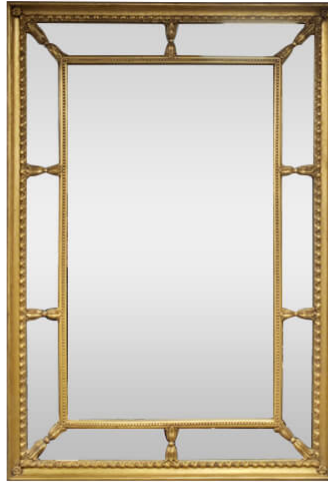

The Classic Chair Company
London

BEAD MIRROR MR 082

BEAD Mirror

Model: MR 082

Fine Carved wooden rectangular mirror.

Features include a frame with carved egg and sconces around the outside, with ogeed framing, with connecting carved struts to the inner slip frame.

An oval version is available, please see the following link:

[KNIGHTSBRIDGE Oval Mirror MR 024](#)

BEAD Mirror MR 082 is available in any finish: gilded or painted as shown.

Dimensions (mm): w 855 x 80 d x 1250 h

Available gilded, silver gilt or painted in your choice of colour.

Stock: in stock

The Classic Chair Company
London

PRODUCT DESCRIPTION

BEAD Mirror

Model: MR 082

Fine Carved wooden rectangular mirror.

Features include a frame with carved egg and sconces around the outside, with ogeed framing, with connecting carved struts to the inner slip frame.