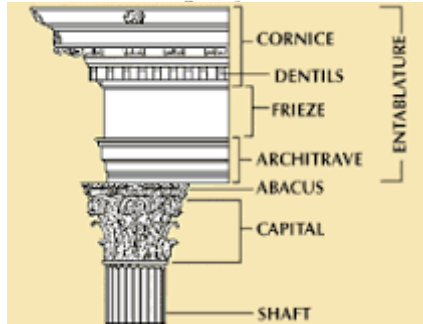

The Classic Chair Company
London

ACANTHUS MIRROR MR 055 ACT

Acanthus (MR055-ACT-V01)

Hand carved oval mirror

Acanthus Mirror

Model: MR 055 ACT

Fine Carved wooden oval mirror.

The Acanthus spinosus is a Mediterranean plant with jagged leaves, and was used extensively in a stylised form by the Greeks from the 5th c bce, and later by the Romans. Notably on the Corinthian column capital.

The Acanthus (also known as Bear's Breeches) is a symbol of birth and immortality.

It's use as a design motif continued throughout European design right through until the 19th century.

The Classic Chair Company

The Acanthus spinosus is a Mediterranean plant with jagged leaves, and was used extensively in a stylised form by the Greeks from the 5th c bce, and later by the Romans. Notably on the Corinthian column capital.

The Acanthus mirror is available in any finish: gilded or painted as shown.

Dimensions (mm): w 750 x 1320 h

Available painted in your choice of colour.

Stock: in stock