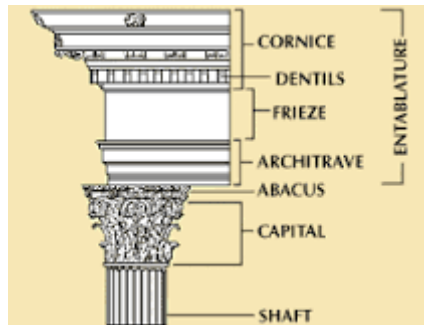

Dimensions (mm): w 750 x 1320 h

Available painted in your choice of colour.

Stock: in stock

PRODUCT DESCRIPTION

Acanthus Mirror

Model: MR 055 ACT

The Classic Chair Company
London
Fine Carved wooden oval mirror.

The Acanthus spinosus is a Mediterranean plant with jagged leaves, and was used extensively in a stylised form by the Greeks from the 5th c bce, and later by the Romans. Notably on the Corinthian column capital.

The Acanthus (also known as Bear's Breeches) is a symbol of birth and immortality.

It's use as a design motif continued throughout European design right through until the 19th century.

Classic chairs' elegant Acanthus Mirror continues this tradition, with the addition of Rococo motifs of scrolling leaf forms and shells.

The Acanthus mirror is available in any finish: gilded or painted as shown.

Dimensions (mm): w 750 x 1320 h

Available painted in your choice of colour.

Stock: in stock