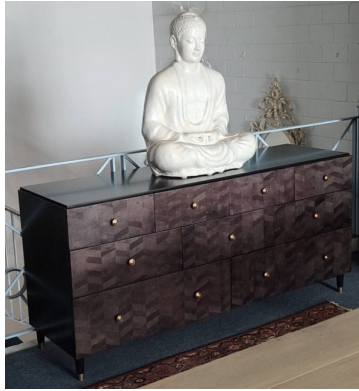

The Classic Chair Company
London

CHEVRON SIDE CABINET SPECIAL OFFER CB198

Model : CB198

Chevron Side Cabinet

The Chevron Side Cabinet is an amazing tribute to Classic Chairs' masterful inlay veneering.

The pattern is made up of geometric diamond shapes, with the pattern of the grain laid at first horizontally, then vertically, and then lastly again in alternating directions.

This attention to the pattern results in the faces catching the light in subtle and yet satisfying patterns.

It is further enhanced by attractive handles.

The finish is a transparent black finish allowing all the subtlety and soft sheen to showcase itself.

Dimension (mm) : W 1700 D 500 H 800

Stock : 2 in stock, at reduced price.

The Classic Chair Company
London

PRODUCT DESCRIPTION

Model : CB198

Chevron Side Cabinet SPECIAL OFFER

The Chevron Side Cabinet is an amazing tribute to Classic Chairs' masterful inlay veneering.

It is further enhanced by attractive handles.

The finish is a transparent black finish allowing all the subtlety and soft sheen to showcase itself.

Dimension (mm) : W 1700 D 500 H 800

Stock : 2 in stock, at reduced price.